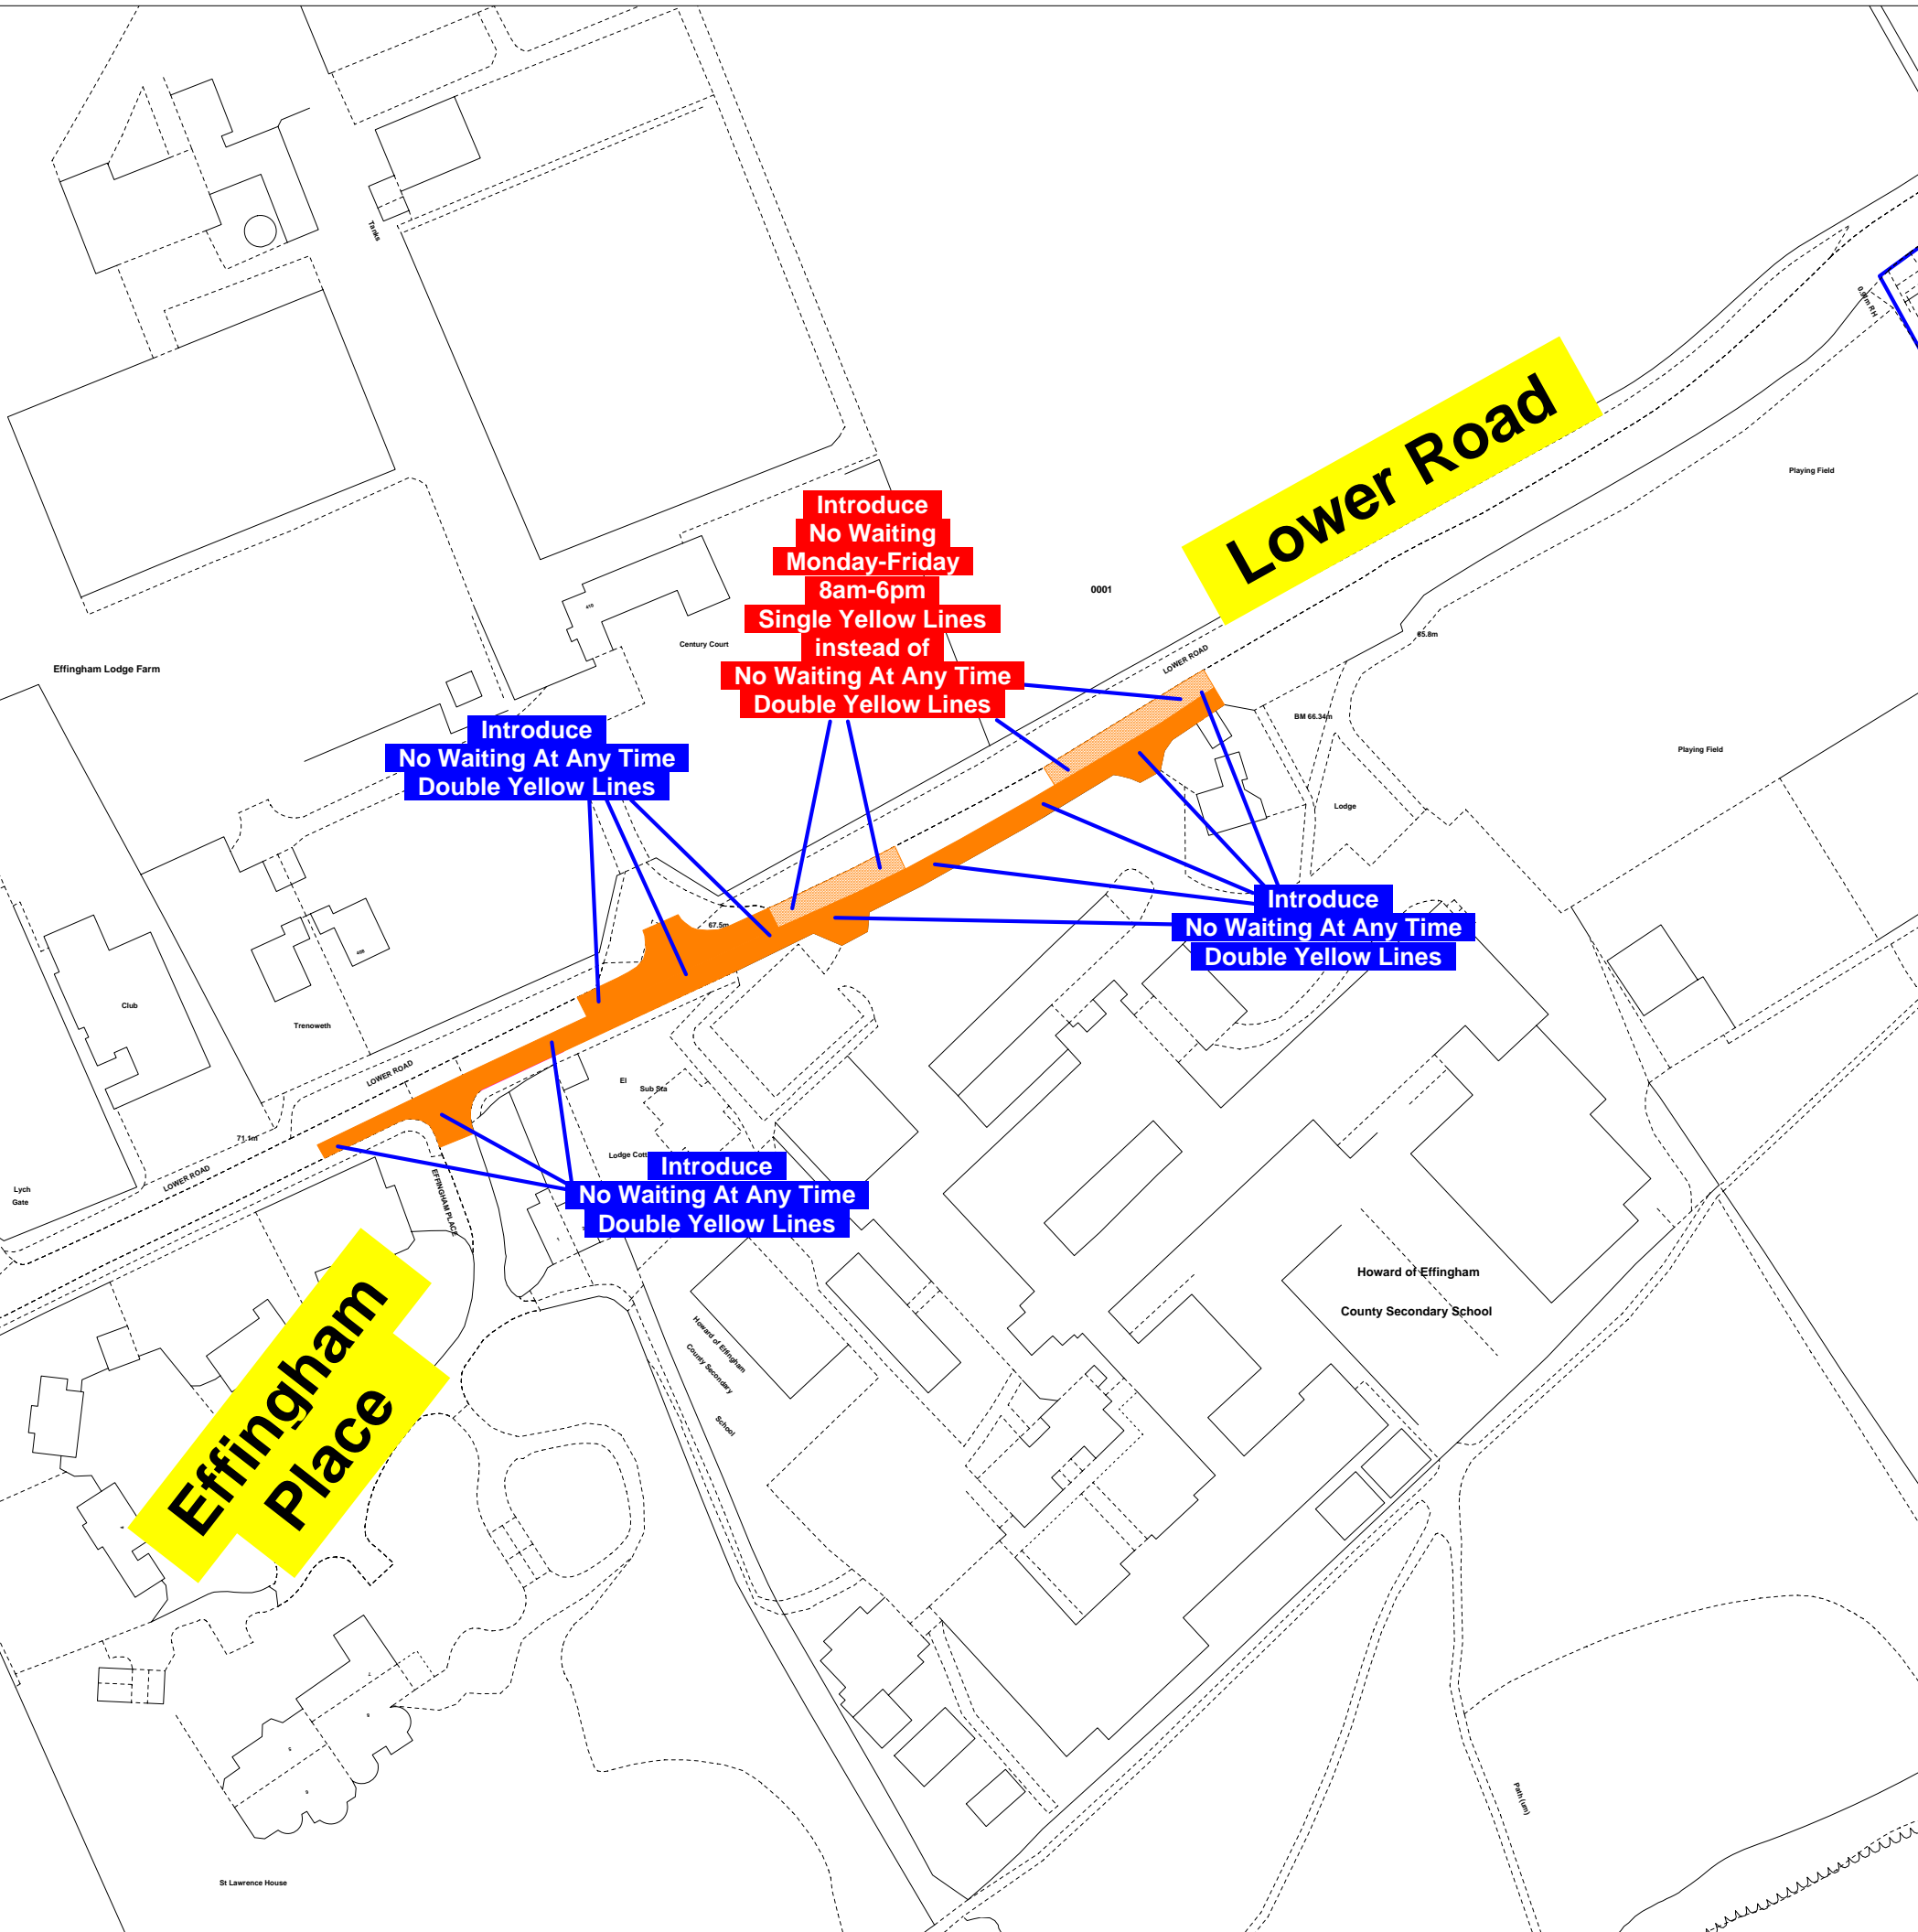

Effingham Lodge Farm

Effingham Lodge Farm

Church of Our Lady of Sorrows

Convent of the Sacred Passion

Hall

Lych Gate

Effingham Place

St Lawrence House

Lower Road

**Introduce
No Waiting
Monday-Friday
8am-6pm
Single Yellow Lines
instead of
No Waiting At Any Time
Double Yellow Lines**

**Introduce
No Waiting At Any Time
Double Yellow Lines**

**Introduce
No Waiting At Any Time
Double Yellow Lines**

**Introduce
No Waiting At Any Time
Double Yellow Lines**

ITEM 9, ANNEXE 7

Reproduced from Ordnance Survey Material.
HM SO Crown Copyright. All rights reserved.
Guildford Borough Council
Licence No: 100019625, 2011

DRAWING TITLE
Guildford On-Street Parking Review
Ad-Hoc Changes to be Made
Lower Road, Effingham

SCALE 1 : 1250 at A3

DATE 01/03/2012

DRAWING No. GBC/APH/LowerRoadRevAMade

DRAWN BY ANDREW HARKIN